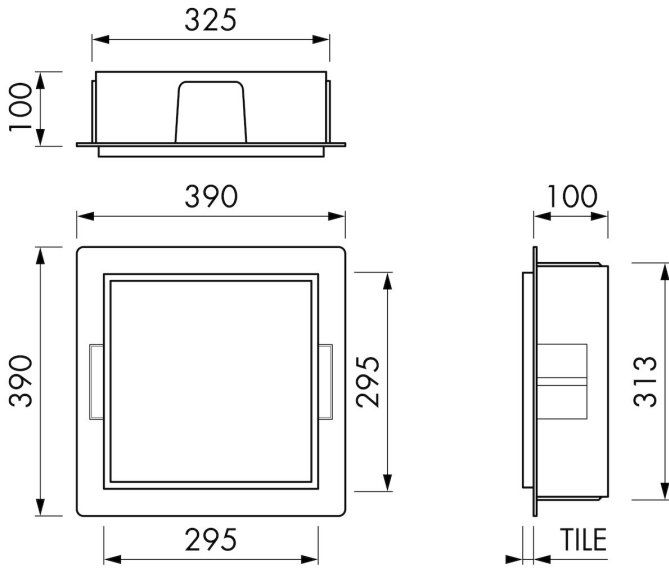

TECHNICAL DRAWINGS

Manufacturer

Easy Sanitary Solutions
Nijverheidsstraat 60 | 7575 BK Oldenzaal | The Netherlands
T. +31 (0)541 200 800 | F. +31 (0)541 200 899
info@esspost.com | www.easydrain.com

Contact

Easy Sanitary Solutions
Nijverheidsstraat 60 | 7575 BK Oldenzaal | The Netherlands
T. +31 (0)541 200 800 | F. +31 (0)541 200 899
sales@esspost.com | www.easydrain.com