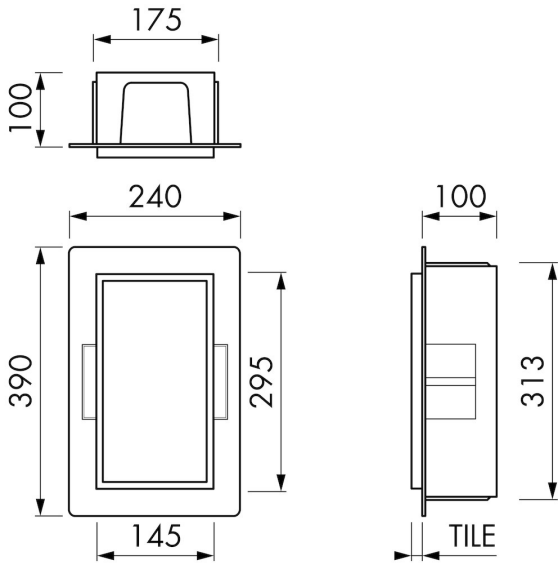

TECHNICAL DRAWINGS

Manufacturer

Easy Sanitary Solutions
Nijverheidsstraat 60 | 7575 BK Oldenzaal | The Netherlands
T. +31 (0)541 200 800 | F. +31 (0)541 200 899
info@esspost.com | www.easydrain.com

Contact

Easy Sanitary Solutions
Nijverheidsstraat 60 | 7575 BK Oldenzaal | The Netherlands
T. +31 (0)541 200 800 | F. +31 (0)541 200 899
sales@esspost.com | www.easydrain.com