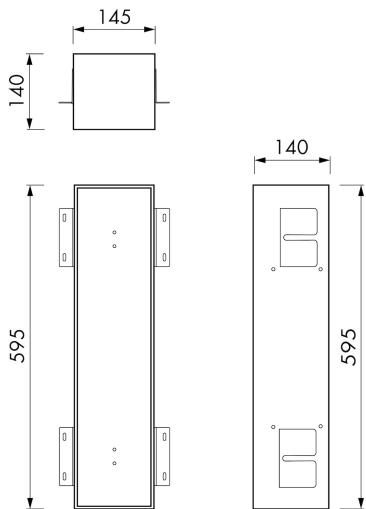

TECHNICAL DRAWINGS

Manufacturer

Easy Sanitary Solutions
Nijverheidsstraat 60 | 7575 BK Oldenzaal | The Netherlands
T. +31 (0)541 200 800 | F. +31 (0)541 200 899
info@esspost.com | www.easydrain.com

Contact

Easy Sanitary Solutions
Nijverheidsstraat 60 | 7575 BK Oldenzaal | The Netherlands
T. +31 (0)541 200 800 | F. +31 (0)541 200 899
sales@esspost.com | www.easydrain.com