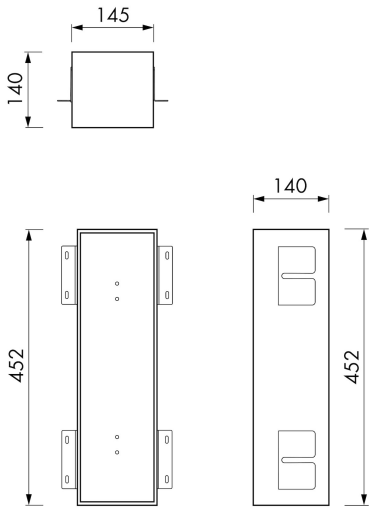

TECHNICAL DRAWINGS

Manufacturer

Easy Sanitary Solutions
Nijverheidsstraat 60 | 7575 BK Oldenzaal | The Netherlands
T. +31 (0)541 200 800 | F. +31 (0)541 200 899
info@esspost.com | www.easydrain.com

Contact

Easy Sanitary Solutions
Nijverheidsstraat 60 | 7575 BK Oldenzaal | The Netherlands
T. +31 (0)541 200 800 | F. +31 (0)541 200 899
sales@esspost.com | www.easydrain.com