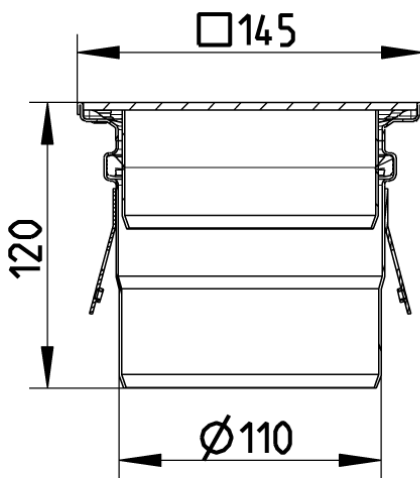

RODDING EYE FOR VACUUM HANDLE  
 - With screwlock  
 - Floor: concrete and tiled  
 - No membrane, frame: 145x145mm  
 - Outlet: Ø110mm, vertical  
 - Stainless steel: AISI304/EN1.4301

### DATA

Type no.: 144.155.110  
 EAN no.: 5705499134988  
 VVS no.:  
 RSK no.:  
 NRF no.:  
 LVI no.: 3305805

Floor: Concrete/tiled  
 Shape: Square  
 Outlet direction: Vertical  
 Size: 145x145  
 Outlet dia. (mm): 110  
 Load class EN1253(kg):K3 (750)  
 Weight (kg): 1,09  
 Material: AISI 304  
 Material: EN 1.4301