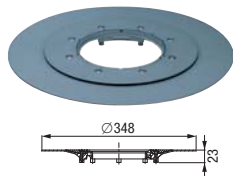

Upper section with connection flange

Ø	110	125
H	77	83
H1	79	73

in *Ecoguss*

Can be used as single piece pipe connection drain

with square upper section □ 247 mm and round slotted cover Ø 235 mm, in *Ecoguss*, class B 125 (12.5 to), with *Lock & Lift System*, with sludge trap.

with round upper section □ 247 mm and round slotted cover Ø 235 mm, in *Ecoguss*, class B 125 (12.5 to), with *Lock & Lift System*, with sludge trap.

System 100: SML-pipe
System 125: plastic pipe

System 100: SML-pipe
System 125: plastic pipe

- Ø 110 Art. # 48 501
- Ø 125 Art. # 48 502

- Ø 110 Art. # 48 503
- Ø 125 Art. # 48 504

Accessories

Glue flange with counter flange

in ABS, Ø 348 mm (also for compound seal)
Art.Nr. 48 410

can be combined with drain bodies and extension sections

Bell-shaped odour trap insert

in PP, sealing water height 50 mm
Art. # 27 169

Quick-Fit the passage seal

the all-round seal for core drillings for *Ecoguss*-drain body, vertical outlet without fire protection Art. # 48 991
* with fire protection Art. # 48 990 (only use in combination with *Fire-Kit* fire protection insert)