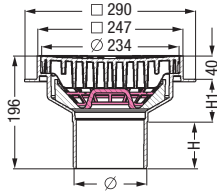

Upper section with connection flange

Ø	110	125
H	77	83
H1	79	73

in *Ecoguss*

Can be used as single piece pipe connection drain

with square upper section □ 247 mm and round slotted cover Ø 235 mm, in *Ecoguss*, class B 125 (12.5 to), with *Lock & Lift System*, with sludge trap.

with round upper section □ 247 mm and round slotted cover Ø 235 mm, in *Ecoguss*, class B 125 (12.5 to), with *Lock & Lift System*, with sludge trap.

System 100: SML-pipe
System 125: plastic pipe

System 100: SML-pipe
System 125: plastic pipe

Bell-shaped odour trap insert

in PP, sealing water height 50 mm
Art. # 27 169

Quick-Fit the passage seal

the all-round seal for core drillings for *Ecoguss*-drain body, vertical outlet without fire protection Art. # 48 991
* with fire protection Art. # 48 990 (only use in combination with *Fire-Kit* fire protection insert)

* Certification no. Z-19.17-1719

Insulating body

fits all *Ecoguss* drain bodies with vertical outlet
Art. # 48 952

Drain body *Ecoguss*

4.5 l/sec flow rate
Sealing water height 50 mm

Ø	58	78	83	110
H	100	110	110	110