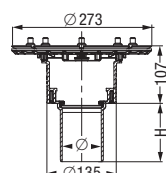

Bell-shaped odour trap insert

in PP, sealing water height 50 mm
Art. # 27 169

Quick-Fit the passage seal

the all-round seal for core drillings for *Ecoguss*-drain body, vertical outlet without fire protection Art. # 48 991
* with fire protection Art. # 48 990 (only use in combination with *Fire-Kit* fire protection insert)

* Certification no. Z-19.17-1719

Insulating body

fits all *Ecoguss* drain bodies with vertical outlet
Art. # 48 952

Drain body *Ecoguss*

4.5 l/sec flow rate
Sealing water height 50 mm

Ø	58	78	83	110
H	100	110	110	110