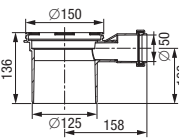

Upper section with connection flange

Ø	110	125
H	77	83
H1	79	73

in *Ecoguss*

Can be used as single piece pipe connection drain

with square upper section □ 247 mm and round slotted cover Ø 235 mm, in *Ecoguss*, class B 125 (12.5 to), with *Lock & Lift System*, with sludge trap.

with round upper section □ 247 mm and round slotted cover Ø 235 mm, in *Ecoguss*, class B 125 (12.5 to), with *Lock & Lift System*, with sludge trap.

System 100: SML-pipe
System 125: plastic pipe

System 100: SML-pipe
System 125: plastic pipe

- Ø 110 Art. # 48 501
- Ø 125 Art. # 48 502

- Ø 110 Art. # 48 503
- Ø 125 Art. # 48 504

Accessories

Glue flange with counter flange

in ABS, Ø 348 mm (also for compound seal)
Art.Nr. 48 410

can be combined with drain bodies and extension sections

Extension section

in PP, with lip seal
without lateral inlet Art. # 48 987
with lateral inlet Art. # 48 989

Multistop

rodent, insect, foam and odour stop
Art. # 48 500

Hair filter

made of polymer
Art. # 48 700

Odour trap

Sealing water height 50 mm according to norm
Art. # 48 600

Certification no. Z-19.17-1719

Fire-Kit Fire protection insert

Only for *Ecoguss* drains with vertical outlet and odour trap Art. # 27 169
Ø 58/78/83 Art. # 48 099
Ø 110 Art. # 48 100

Bell-shaped odour trap insert

in PP, sealing water height 50 mm
Art. # 27 169

Quick-Fit the passage seal

the all-round seal for core drillings for *Ecoguss*-drain body, vertical outlet without fire protection Art. # 48 991
* with fire protection Art. # 48 990 (only use in combination with *Fire-Kit* fire protection insert)

* Certification no. Z-19.17-1719

Insulating body

fits all *Ecoguss* drain bodies with vertical outlet
Art. # 48 952

Drain body *Ecoguss*

4.5 l/sec flow rate
Sealing water height 50 mm

Ø	58	78	83	110
H	100	110	110	110

Ecoguss without odour trap