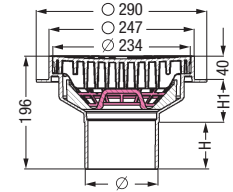

Upper section with connection flange

Ø	110	125
H	77	83
H1	79	73

in *Ecoguss*

Can be used as single piece pipe connection drain

with square upper section □ 247 mm and round slotted cover Ø 235 mm, in *Ecoguss*, class B 125 (12.5 to), with *Lock & Lift System*, with sludge trap.

with round upper section □ 247 mm and round slotted cover Ø 235 mm, in *Ecoguss*, class B 125 (12.5 to), with *Lock & Lift System*, with sludge trap.

System 100: SML-pipe
System 125: plastic pipe

System 100: SML-pipe
System 125: plastic pipe

Bell-shaped odour trap insert

in PP, sealing water height 50 mm
Art. # 27 169

Quick-Fit the passage seal

the all-round seal for core drillings for *Ecoguss*-drain body, vertical outlet without fire protection Art. # 48 991
* with fire protection Art. # 48 990 (only use in combination with *Fire-Kit* fire protection insert)

* Certification no. Z-19.17-1719

Insulating body

fits all *Ecoguss* drain bodies with vertical outlet
Art. # 48 952

Drain body *Ecoguss*

4.5 l/sec flow rate
Sealing water height 50 mm

Ø	58	78	83	110
H	100	110	110	110