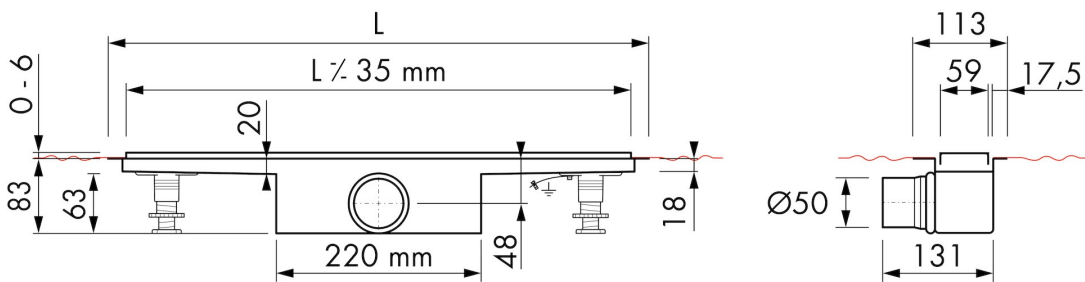

ARTICLE CODE

500 mm	MB-NAT-500 / EDM1 500-50		
600 mm	MB-NAT-600 / EDM1 600-50		
700 mm	MB-NAT-700 / EDM1 700-50		
800 mm	MB-NAT-800 / EDM1 800-50		
900 mm	MB-NAT-900 / EDM1 900-50		
1000 mm	MB-NAT-1000 / EDM1 1000-50		
1100 mm	MB-NAT-1100 / EDM1 1100-50		
1200 mm	MB-NAT-1200 / EDM1 1200-50		

TECHNICAL DRAWINGS

Manufacturer

Easy Sanitary Solutions
Nijverheidsstraat 60 | 7575 BK Oldenzaal | The Netherlands
T. +31 (0)541 200 800 | F. +31 (0)541 200 899
info@esspost.com | www.easydrain.com

Contact

Easy Sanitary Solutions
Nijverheidsstraat 60 | 7575 BK Oldenzaal | The Netherlands
T. +31 (0)541 200 800 | F. +31 (0)541 200 899
sales@esspost.com | www.easydrain.com