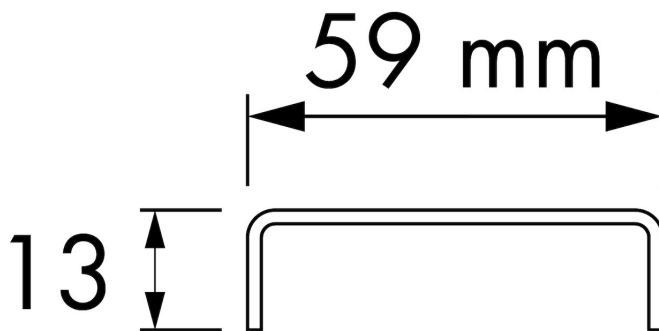

ARTICLE CODE

500 mm	MB-NAT-500 / EDM1 500-50		
600 mm	MB-NAT-600 / EDM1 600-50		
700 mm	MB-NAT-700 / EDM1 700-50		
800 mm	MB-NAT-800 / EDM1 800-50		
900 mm	MB-NAT-900 / EDM1 900-50		
1000 mm	MB-NAT-1000 / EDM1 1000-50		
1100 mm	MB-NAT-1100 / EDM1 1100-50		
1200 mm	MB-NAT-1200 / EDM1 1200-50		

TECHNICAL DRAWINGS

Manufacturer

Easy Sanitary Solutions
Nijverheidsstraat 60 | 7575 BK Oldenzaal | The Netherlands
T. +31 (0)541 200 800 | F. +31 (0)541 200 899
info@esspost.com | www.easydrain.com

Contact

Easy Sanitary Solutions
Nijverheidsstraat 60 | 7575 BK Oldenzaal | The Netherlands
T. +31 (0)541 200 800 | F. +31 (0)541 200 899
sales@esspost.com | www.easydrain.com